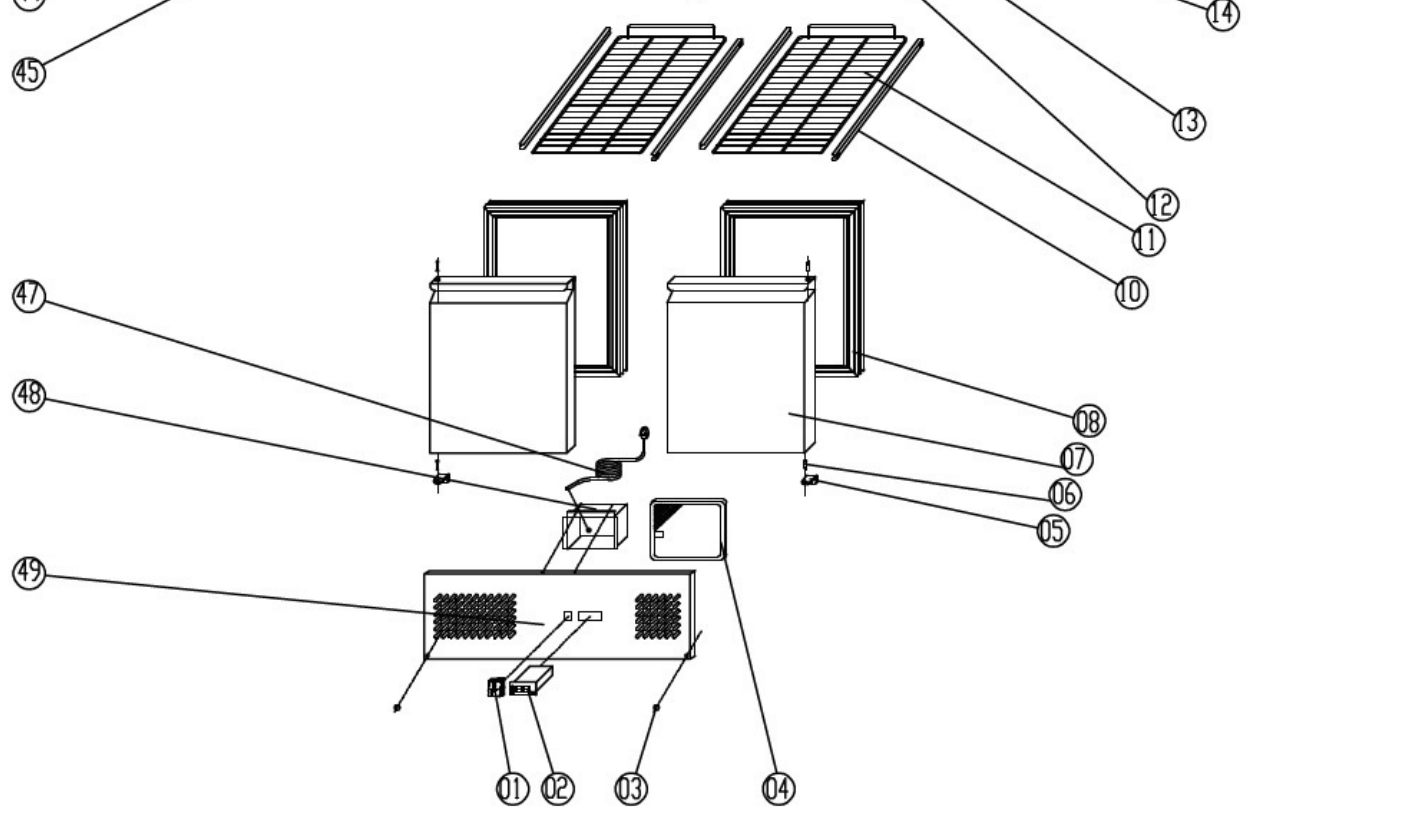

# Explosionszeichnung

Saladette  
KBS 908

KBS Gastrotechnik GmbH - Johannes-Kepler-Str. 14 - 55129 Mainz

## SPARE PARTS LIST OF SA45TN WITH STRAIGHT GLASS

NØ.	CODE	NAME	MODEL	QUY.	MATERIAL	REMARK	
01	S900.01	MAIN SWITCH	KCKD-044	1PC			
02	S900.02	THERMOSTAT	XR20C	1PC			
03	S900.03	PLASTIC CAP	Φ13	6PCS	PLASTIC	COVERING FRONT PANEL HOLE	
04	S900.04	FILTER		1PC			
05	S900.05	DOWN HINGE/LEFT/RIGHT		1PAIR	STAINLESS		
06	S900.06	DOWN HINGE AXIS	Φ7×24/M5	4PCS	STAINLESS		
07	S900.07	DOOR/RIGHT/LEFT		1PAIR			
08	S900.08	GASKET		2PCS	PVC		
10	S900.10	GUIDE/RIGHT/LEFT		2PAIRS	STAINLESS		
11	S900.11	SHELF	GN1/1	2PCS	COATED STEEL		
12	S900.12	SIDE SUPPORT		4PCS	STAINLESS	LEFT/RIGHT	
13	S900.13	FEET		4PCS			
14	S900.14	DRAIN PIPE NUT		1PC	PLASTIC		
15	S900.15	DRAIN PIPE		1PC	PLASTIC		
16	S900.16	DRAIN PIPE COVER		1PC	PLASTIC		
17	SA45TN.01	BODY		1PC			
18	S900.18	BACK SUPPORT LEFT/RIGHT		2PCS	STAINLESS		
19	S900.19	COVER HINGE/RIGHT/LEFT		1PAIR	STAINLESS		
20	S900.20	SHORT SUPPORT		1PC	STAINLESS		
21	S900.21	MIDDLE SUPPORT		2PCS	STAINLESS		
22	S900.22	LONG SUPPORT		2PCS	STAINLESS		
24	S900.23	CUTTING BOARD		1PC	PLASTIC		
30	SA45TN.02	AIRFLOW DUCT		1PC	STAINLESS		