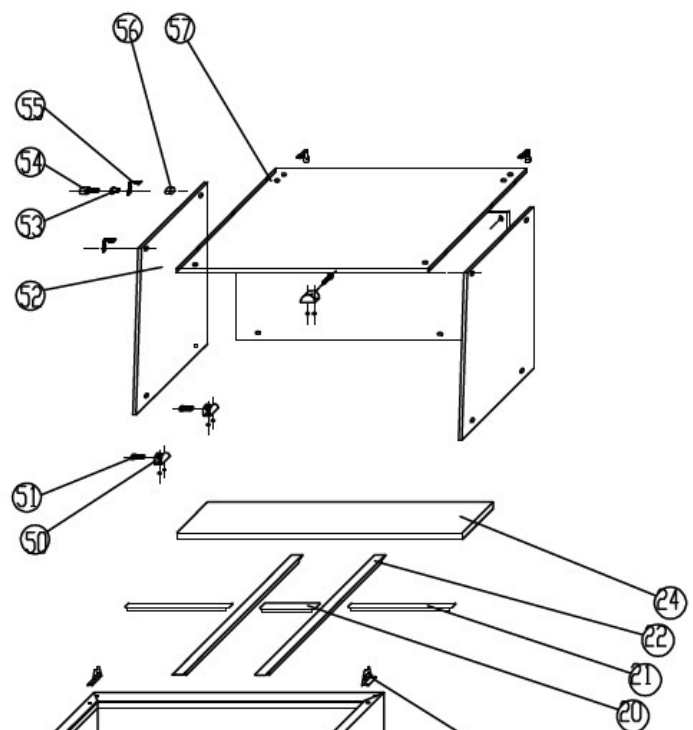

## SPARE PARTS LIST OF SA45TN WITH STRAIGHT GLASS

NØ.	CODE	NAME	MODEL	QUY.	MATERIAL	REMARK	
01	S900.01	MAIN SWITCH	KCKD-044	1PC			
02	S900.02	THERMOSTAT	XR20C	1PC			
03	S900.03	PLASTIC CAP	Φ13	6PCS	PLASTIC	COVERING FRONT PANEL HOLE	
04	S900.04	FILTER		1PC			
05	S900.05	DOWN HINGE/LEFT/RIGHT		1PAIR	STAINLESS		
06	S900.06	DOWN HINGE AXIS	Φ7×24/M5	4PCS	STAINLESS		
07	S900.07	DOOR/RIGHT/LEFT		1PAIR			
08	S900.08	GASKET		2PCS	PVC		
10	S900.10	GUIDE/RIGHT/LEFT		2PAIRS	STAINLESS		
11	S900.11	SHELF	GN1/1	2PCS	COATED STEEL		
12	S900.12	SIDE SUPPORT		4PCS	STAINLESS	LEFT/RIGHT	
13	S900.13	FEET		4PCS			
14	S900.14	DRAIN PIPE NUT		1PC	PLASTIC		
15	S900.15	DRAIN PIPE		1PC	PLASTIC		
16	S900.16	DRAIN PIPE COVER		1PC	PLASTIC		
17	SA45TN.01	BODY		1PC			
18	S900.18	BACK SUPPORT LEFT/RIGHT		2PCS	STAINLESS		
19	S900.19	COVER HINGE/RIGHT/LEFT		1PAIR	STAINLESS		
20	S900.20	SHORT SUPPORT		1PC	STAINLESS		
21	S900.21	MIDDLE SUPPORT		2PCS	STAINLESS		
22	S900.22	LONG SUPPORT		2PCS	STAINLESS		
24	S900.23	CUTTING BOARD		1PC	PLASTIC		
30	SA45TN.02	AIRFLOW DUCT		1PC	STAINLESS		