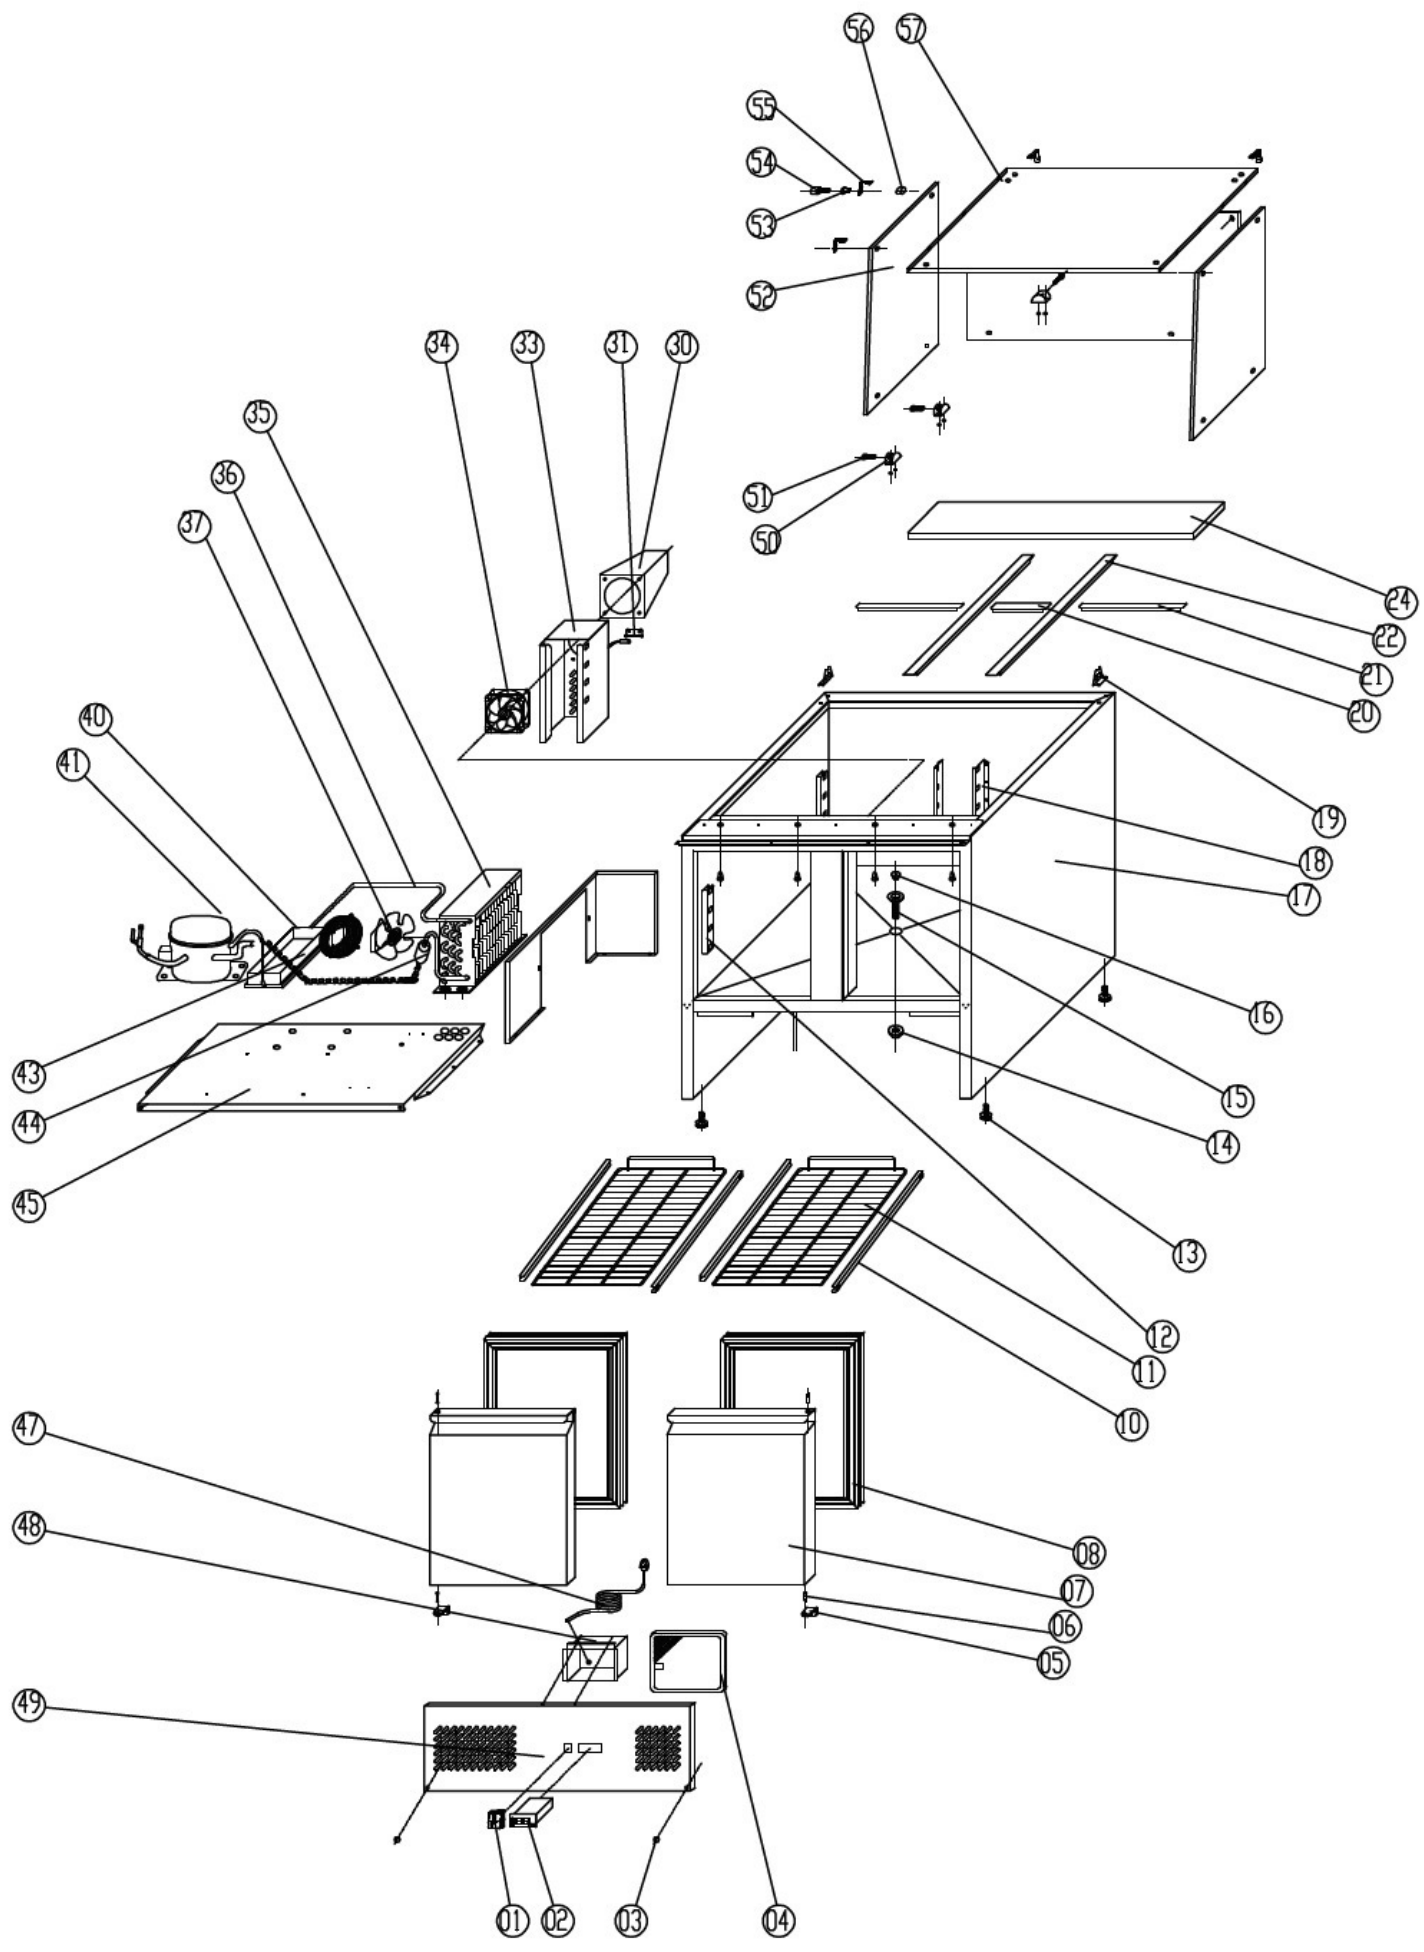

# Explosionszeichnung

Saladette  
KBS 908

KBS Gastrotechnik GmbH - Johannes-Kepler-Str. 14 - 55129 Mainz

## SPARE PARTS LIST OF SA45TN WITH STRAIGHT GLASS

NØ.	CODE	NAME	MODEL	QUY.	MATERIAL	REMARK	
01	S900.01	MAIN SWITCH	KCKD-044	1PC			
02	S900.02	THERMOSTAT	XR20C	1PC			
03	S900.03	PLASTIC CAP	Φ13	6PCS	PLASTIC	COVERING FRONT PANEL HOLE	
04	S900.04	FILTER		1PC			
05	S900.05	DOWN HINGE/LEFT/RIGHT		1PAIR	STAINLESS		
06	S900.06	DOWN HINGE AXIS	Φ7×24/M5	4PCS	STAINLESS		
07	S900.07	DOOR/RIGHT/LEFT		1PAIR			
08	S900.08	GASKET		2PCS	PVC		
10	S900.10	GUIDE/RIGHT/LEFT		2PAIRS	STAINLESS		
11	S900.11	SHELF	GN1/1	2PCS	COATED STEEL		
12	S900.12	SIDE SUPPORT		4PCS	STAINLESS	LEFT/RIGHT	
13	S900.13	FEET		4PCS			
14	S900.14	DRAIN PIPE NUT		1PC	PLASTIC		
15	S900.15	DRAIN PIPE		1PC	PLASTIC		
16	S900.16	DRAIN PIPE COVER		1PC	PLASTIC		
17	SA45TN.01	BODY		1PC			
18	S900.18	BACK SUPPORT LEFT/RIGHT		2PCS	STAINLESS		
19	S900.19	COVER HINGE/RIGHT/LEFT		1PAIR	STAINLESS		
20	S900.20	SHORT SUPPORT		1PC	STAINLESS		
21	S900.21	MIDDLE SUPPORT		2PCS	STAINLESS		
22	S900.22	LONG SUPPORT		2PCS	STAINLESS		
24	S900.23	CUTTING BOARD		1PC	PLASTIC		
30	SA45TN.02	AIRFLOW DUCT		1PC	STAINLESS		