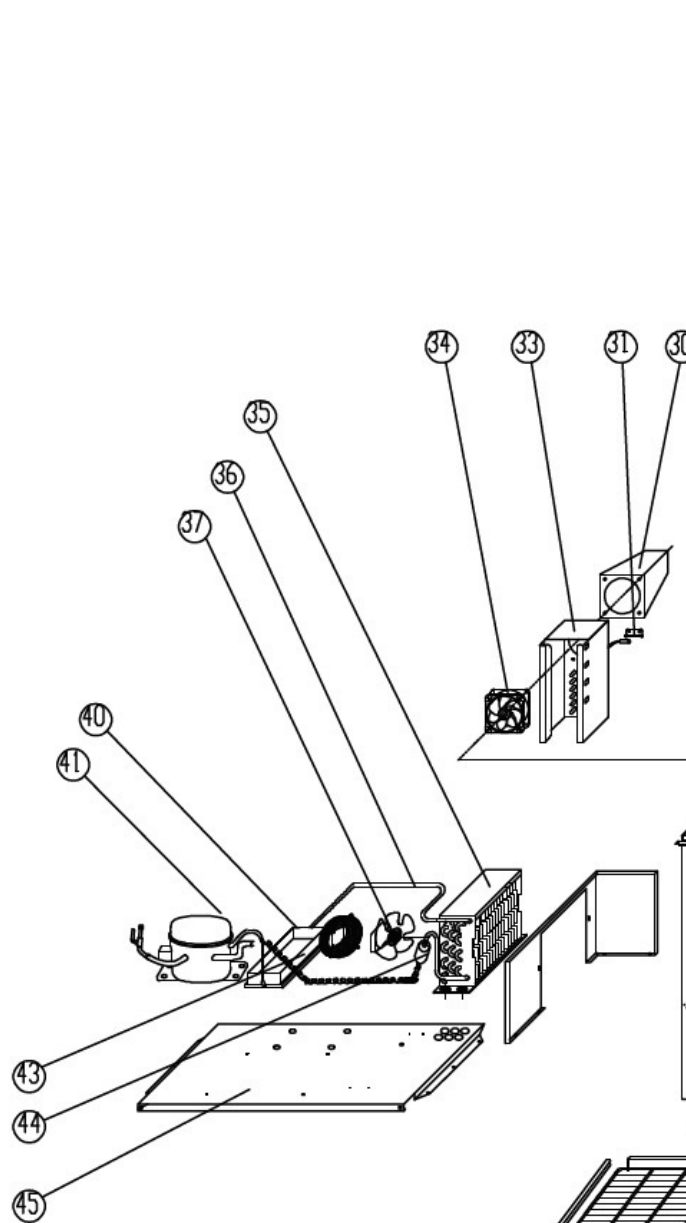

## SPARE PARTS LIST OF SA45TN WITH STRAIGHT GLASS

NØ.	CODE	NAME	MODEL	QUY.	MATERIAL	REMARK	
01	S900.01	MAIN SWITCH	KCKD-044	1PC			
02	S900.02	THERMOSTAT	XR20C	1PC			
03	S900.03	PLASTIC CAP	Φ13	6PCS	PLASTIC	COVERING FRONT PANEL HOLE	
04	S900.04	FILTER		1PC			
05	S900.05	DOWN HINGE/LEFT/RIGHT		1PAIR	STAINLESS		
06	S900.06	DOWN HINGE AXIS	Φ7×24/M5	4PCS	STAINLESS		
07	S900.07	DOOR/RIGHT/LEFT		1PAIR			
08	S900.08	GASKET		2PCS	PVC		
10	S900.10	GUIDE/RIGHT/LEFT		2PAIRS	STAINLESS		
11	S900.11	SHELF	GN1/1	2PCS	COATED STEEL		
12	S900.12	SIDE SUPPORT		4PCS	STAINLESS	LEFT/RIGHT	
13	S900.13	FEET		4PCS			
14	S900.14	DRAIN PIPE NUT		1PC	PLASTIC		
15	S900.15	DRAIN PIPE		1PC	PLASTIC		
16	S900.16	DRAIN PIPE COVER		1PC	PLASTIC		
17	SA45TN.01	BODY		1PC			
18	S900.18	BACK SUPPORT LEFT/RIGHT		2PCS	STAINLESS		
19	S900.19	COVER HINGE/RIGHT/LEFT		1PAIR	STAINLESS		
20	S900.20	SHORT SUPPORT		1PC	STAINLESS		
21	S900.21	MIDDLE SUPPORT		2PCS	STAINLESS		
22	S900.22	LONG SUPPORT		2PCS	STAINLESS		
24	S900.23	CUTTING BOARD		1PC	PLASTIC		
30	SA45TN.02	AIRFLOW DUCT		1PC	STAINLESS		